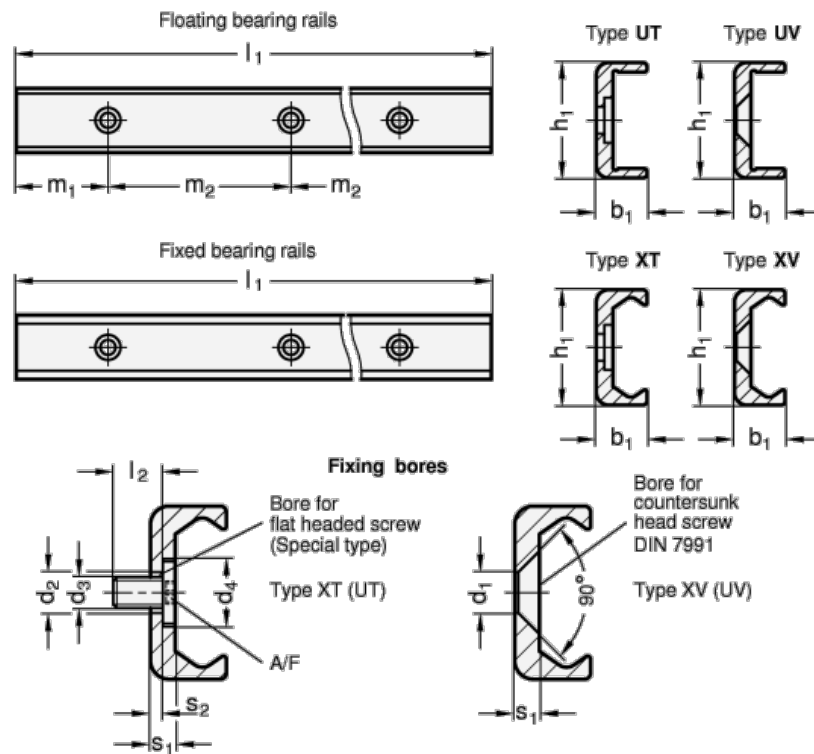

Article number: 20242243200040UT

Description: E+G Compact Profile GN 2422-43-2000-40

## Measures

A/F = T40	L2	= 16
b1 = 21	m1	= 40
d1 =	m2	= 80
d2 = 10.5	s1	= 4.5
d3 = M8	s2	= 3
d4 = 18	Weight in (g)	= 4500
h1 = 43		
L1 = 2000		